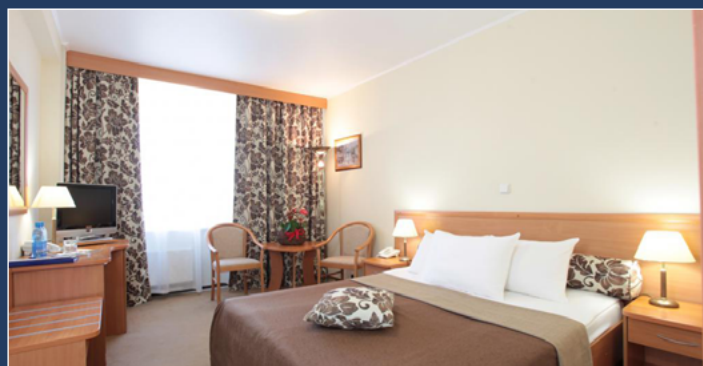

Tourist Hotel Complex «Izmailovo»

105613, Moscow, Izmailovskoye shosse, 71, 4G-D

GAMMA\*\*\* STANDARD PLUS – 3600 rubles/day (weekdays), 2500 rubles/day (weekend)

DELTA\*\*\*\* BUSINESS PREMIUM – 4200 rubles/day (weekdays), 2900 rubles/day (weekend)

With breakfast (buffet) – extra 700 rubles/day, with lunch-dinner (buffet) – extra 750 rubles/day per person

If you would like to include buffet in your booking, you may specify this in your enquiry.

Reservation of accommodation is through the Hotel site using the promo code word **“MAYER”**

- “Partizanskaya” metro station within 5 min;
- Direct metro line to Crocus Expo (one-hour ride);
- 2000 rooms;
- 16 restaurants and bars;
- Ironing room, spa, fitness center, bowling;
- Parking rate: 450 rubles/day.