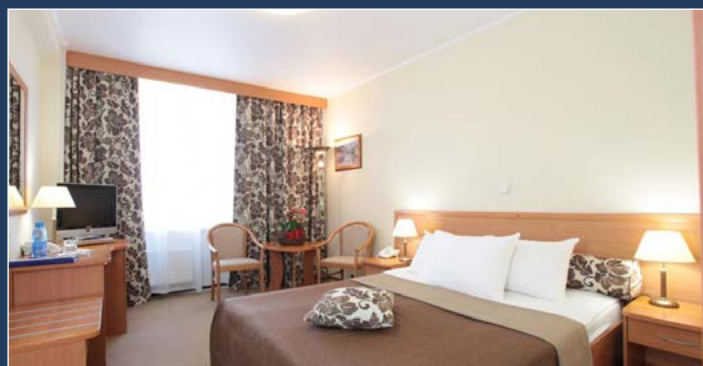

# HOTEL IZMAILOVO (GAMMA, DELTA) OFFERS SPECIAL ACCOMMODATION RATES FOR THE EXHIBITION PARTICIPANTS

Тел.: +7 (495) 737-70-70

e-mail: [booking@izmailovo.ru](mailto:booking@izmailovo.ru)

[www.izmailovo.ru](http://www.izmailovo.ru)

Tourist Hotel Complex «Izmailovo»

105613, Moscow, Izmailovskoye shosse, 71, 4G-D

GAMMA\*\*\* STANDARD PLUS – 3600 rubles/day, including VAT, excluding food service  
DELTA\*\*\*\* BUSINESS PREMIUM – 4200 rubles/day, including VAT, excluding food service  
Buffet, 595 rubles/day per person

If you would like to include breakfast in your booking, you may specify this in your enquiry.

Reservation of accommodation is through the Hotel site using the promo code word “**MAYER**”

- “Partizanskaya” metro station within 5 min;
- Direct metro line to Crocus Expo (one-hour ride);
- 2000 rooms;
- 16 restaurants and bars;
- Ironing room, spa, fitness center, bowling;
- Parking rate: 450 rubles/day.