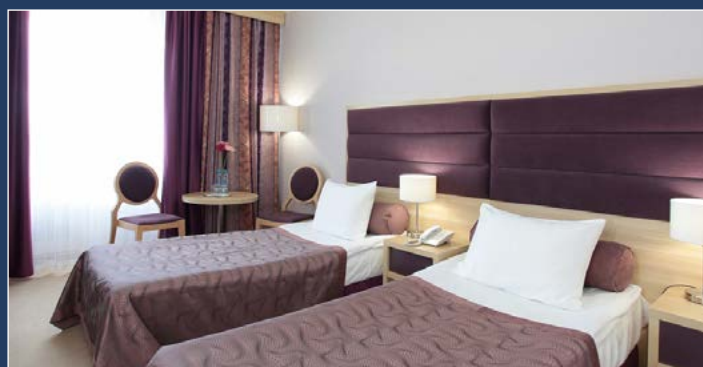

# HOTEL IZMAILOVO (GAMMA, DELTA) OFFERS SPECIAL ACCOMMODATION RATES FOR THE EXHIBITION PARTICIPANTS

Тел.: +7 (495) 737-70-70

e-mail: [booking@izmailovo.ru](mailto:booking@izmailovo.ru)

[www.izmailovo.ru](http://www.izmailovo.ru)

Tourist Hotel Complex «Izmailovo»

105613, Moscow, Izmailovskoye shosse, 71, 4G-D

GAMMA\*\*\* STANDARD PLUS – 3600 rubles/day, including VAT, excluding food service  
DELTA\*\*\*\* BUSINESS PREMIUM – 4200 rubles/day, including VAT, excluding food service  
Buffet, 595 rubles/day per person

If you would like to include breakfast in your booking, you may specify this in your enquiry.

Reservation of accommodation is through the Hotel site using the promo code word “**MAYER**”

- “Partizanskaya” metro station within 5 min;
- Direct metro line to Crocus Expo (one-hour ride);
- 2000 rooms;
- 16 restaurants and bars;
- Ironing room, spa, fitness center, bowling;
- Parking rate: 450 rubles/day.